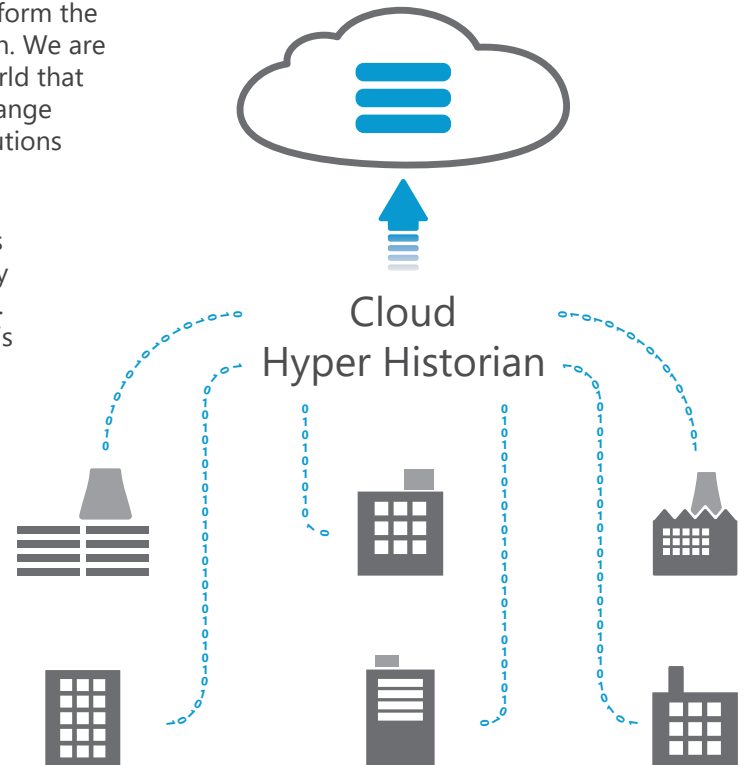

# Hyper Historian for Azure

Plant-wide Historian for Real-time Data Collection and IoT Applications

Software has revolutionized how we do business. It has given us the capability to store vast amounts of data and the tools to perform the analysis required to turn Big Data into actionable information. We are now seeing that automation systems are evolving from a world that is server-centric to one that is services-centric. This game change requires innovation in cloud and mobile device software solutions to operate from anytime, anywhere.

Hyper Historian™ is one of the first industrial plant historians available on the cloud. It enables access to Big Data from any desktop, web browser or mobile device via Microsoft Azure™. Hyper Historian and the Cloud Connector leverage Microsoft's public, private, or hybrid cloud infrastructure to increase collaboration and efficiency without compromising security. ICONICS' Cloud Collector technology enables users to distribute their application to scale and adapt to the changing needs of their business, with instant access to KPIs and critical information from any device.

Hyper Historian for Microsoft Azure captures real-time "hot" data via IoT edge devices and then transmits it to "warm" data repositories for mid-term archiving and replay. From there, it provides the ability to archive information to "cold" data storage systems such as Hadoop or Azure Data Lake for interactive enterprise analytics.

SCALABILITY

- Merging between Historian nodes is simple, allowing both on-premises and cloud-based servers to provide data for historical aggregation.
- Adding new sites or more data is easy and allows Hyper Historian to support expanded operations, scaling over time.